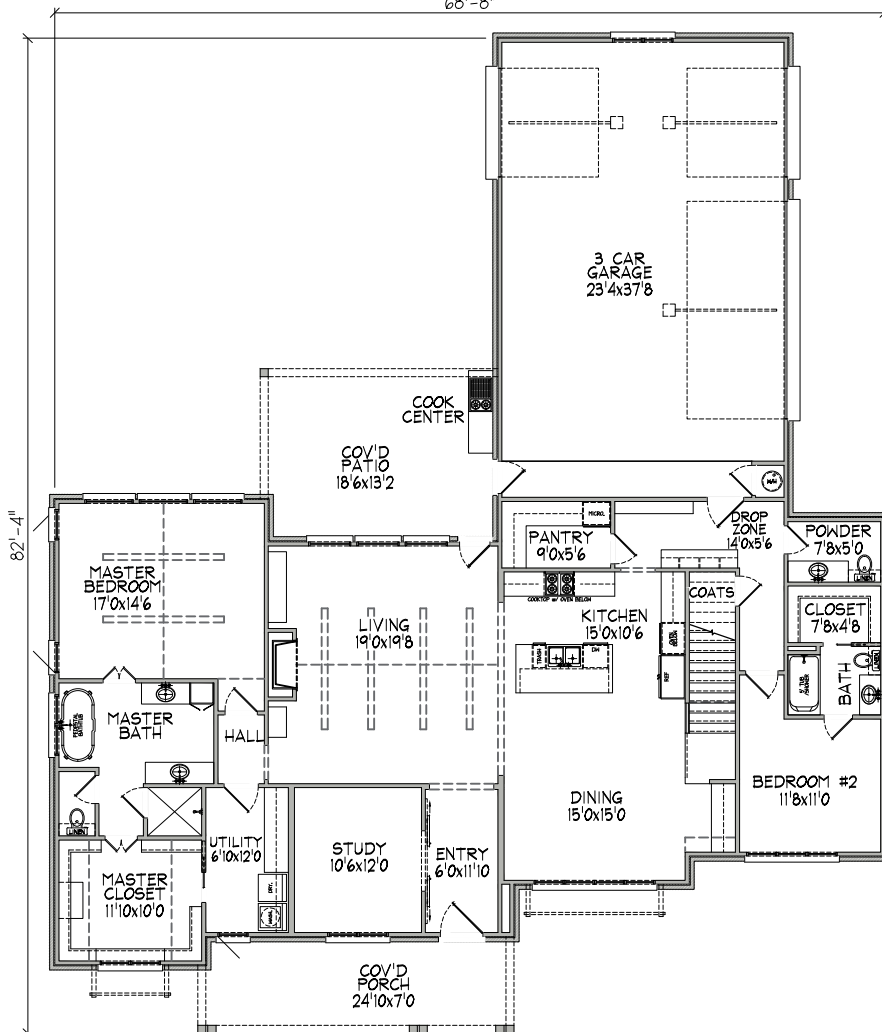

68'-8"

A Lower Level Floor Plan

B Upper Level Floor Plan

Annabelle

| | | | |
|------------|------|------------|-----|
| Lower Saf. | 2375 | Upper Saf. | 865 |
| Total Saf. | 3240 | | |