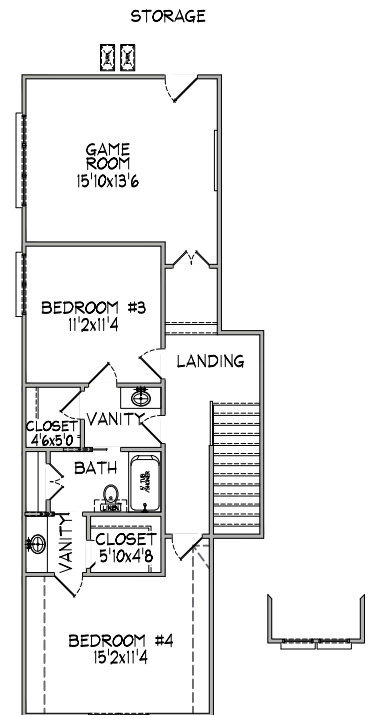

68'-8"

A Lower Level Floor Plan

B Upper Level Floor Plan

Annabelle

| | | | |
|------------|------|------------|-----|
| Lower Saf. | 2375 | Upper Saf. | 865 |
| Total Saf. | 3240 | | |