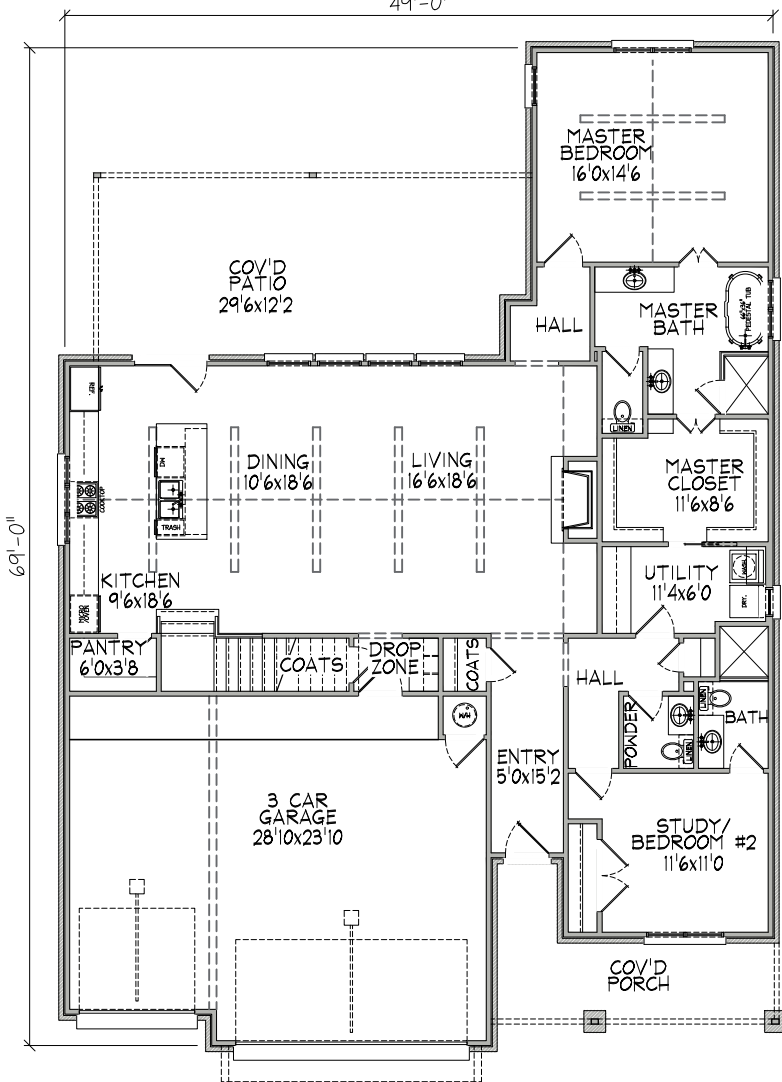

49'-0"

A Lower Level Floor Plan

B Upper Level Floor Plan

Lexington

Lower Sqf.	1917	Upper Sqf.	836
Total Sqf.	2753		